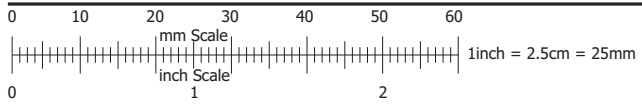

- 7500 DEAVERS RETRACTORS FIBER OPTIC
- 7489 DOYAN'S RETRACTOR FIBER OPTIC
- 7501 CUSCO VAGINAL SPECULUM FIBER OPTIC
- G- 11632 Kristeller Vaginal Speculum Fiber Optic
- G- 11633 Sims Speculum Fiber Optic
- G- 11634 Langenbeck Retractor Fiber Optic
- G- 11635 Proctoscopy Fiber Optic
- 7494 FIBER OPTIC CABLE
- 7493 FIBER OPTIC LIGHT SOURCE DOUBLE POINT 24V-250W