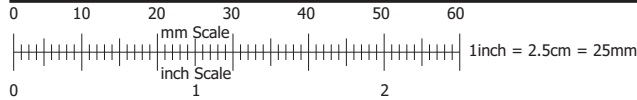

- 7514 HI-VAC 4.5 LTRS (50X38X70)CMS
- 7515 JUNIOR HI-VAC 3.0 LTRS (39X33X65)CMS
- 7516 EP-90 ELECTRIC CUM MANUAL
- 7517 EUROVAC OIL FREE DIAPHRAGM PUMP
- 7518 NON TIRING MANUAL POWERED SUCTION
- 7519 SILICONE VENTEUSE CUP SMALL-LARGE (VACUUM CUPS)